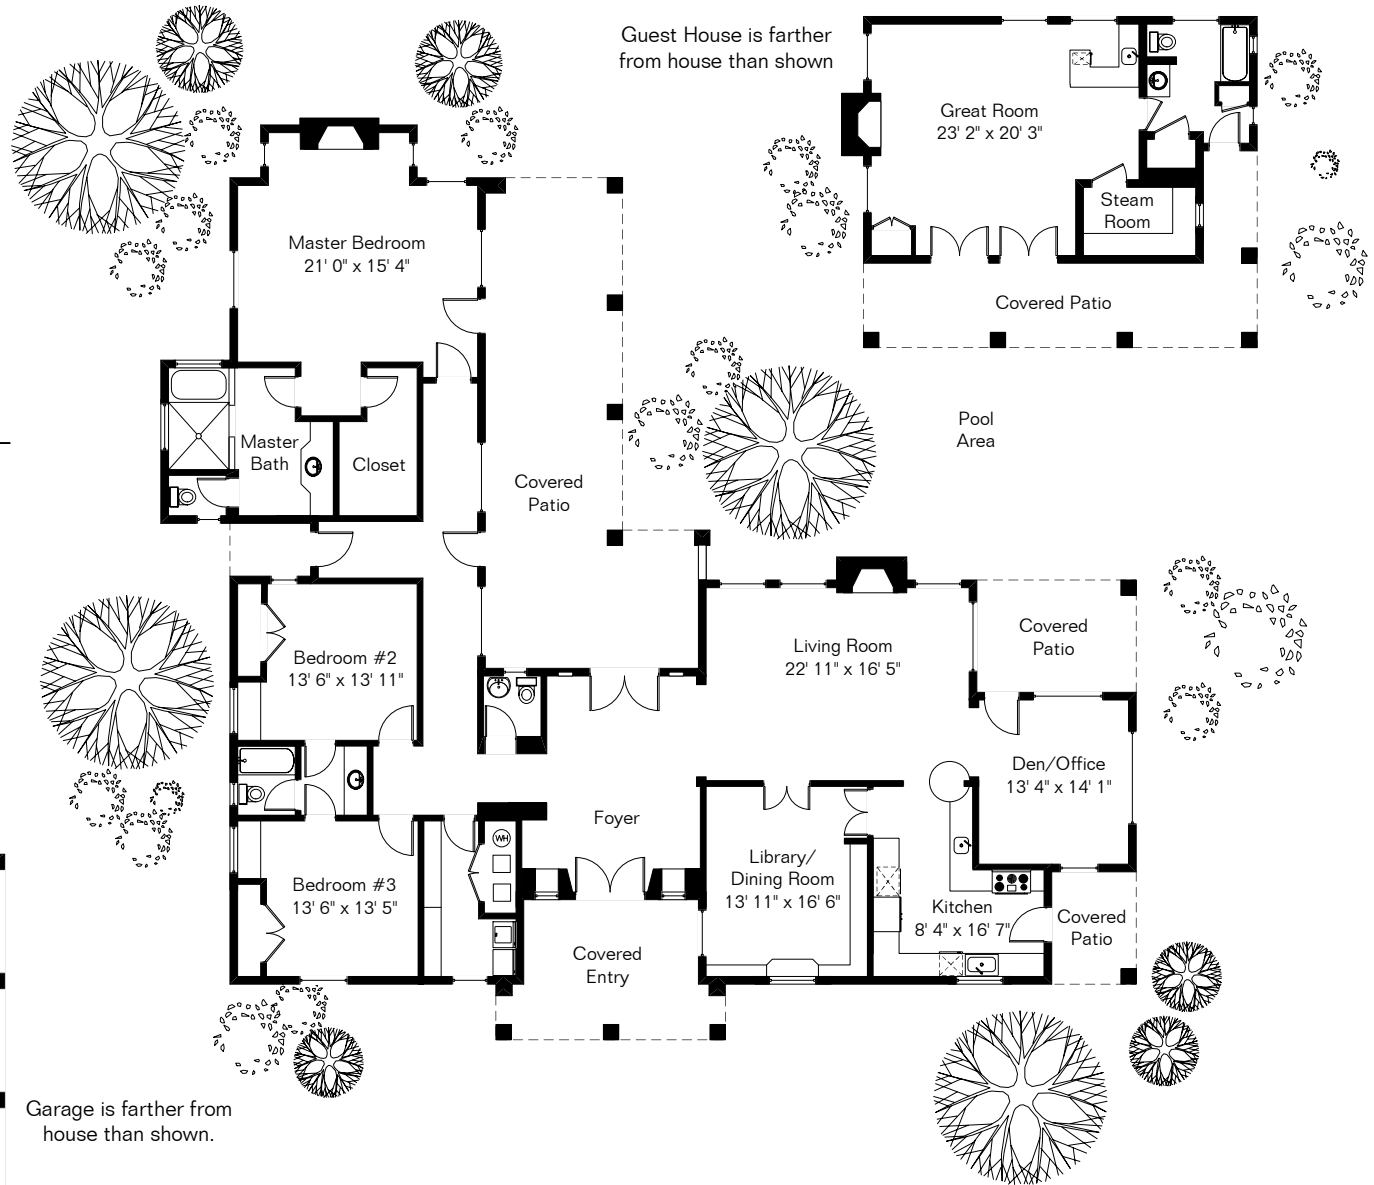

The square footages and room size information are deemed to be reliable but are not guaranteed and should be independently verified. This drawing is for marketing purposes only.

Main House 3,190 Sq Ft
 Pool House 686 Sq Ft
 Gym 271 Sq Ft

 Total Living Area 4,147 Sq Ft
 Garage 1,031 Sq Ft

Garage is farther from house than shown.

Guest House is farther from house than shown

3331 N Elena Maria

Site Visit January 2022

0 ft. 6 ft. 10 ft. 20 ft.