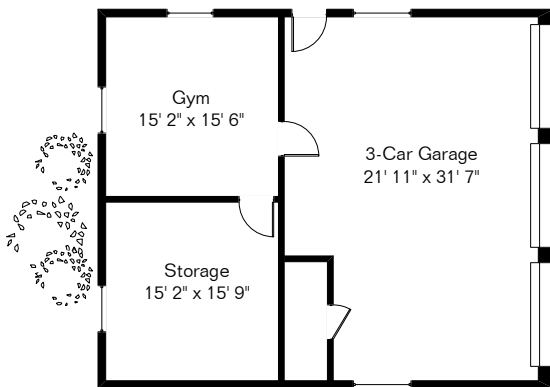

The square footages and room size information are deemed to be reliable but are not guaranteed and should be independently verified. This drawing is for marketing purposes only.

Main House 3,190 Sq Ft
 Pool House 686 Sq Ft
 Gym 271 Sq Ft

 Total Living Area 4,147 Sq Ft
 Garage 1,031 Sq Ft

Garage is farther from house than shown.

Guest House is farther from house than shown

3331 N Elena Maria

Site Visit January 2022

0 ft. 6 ft. 10 ft. 20 ft.